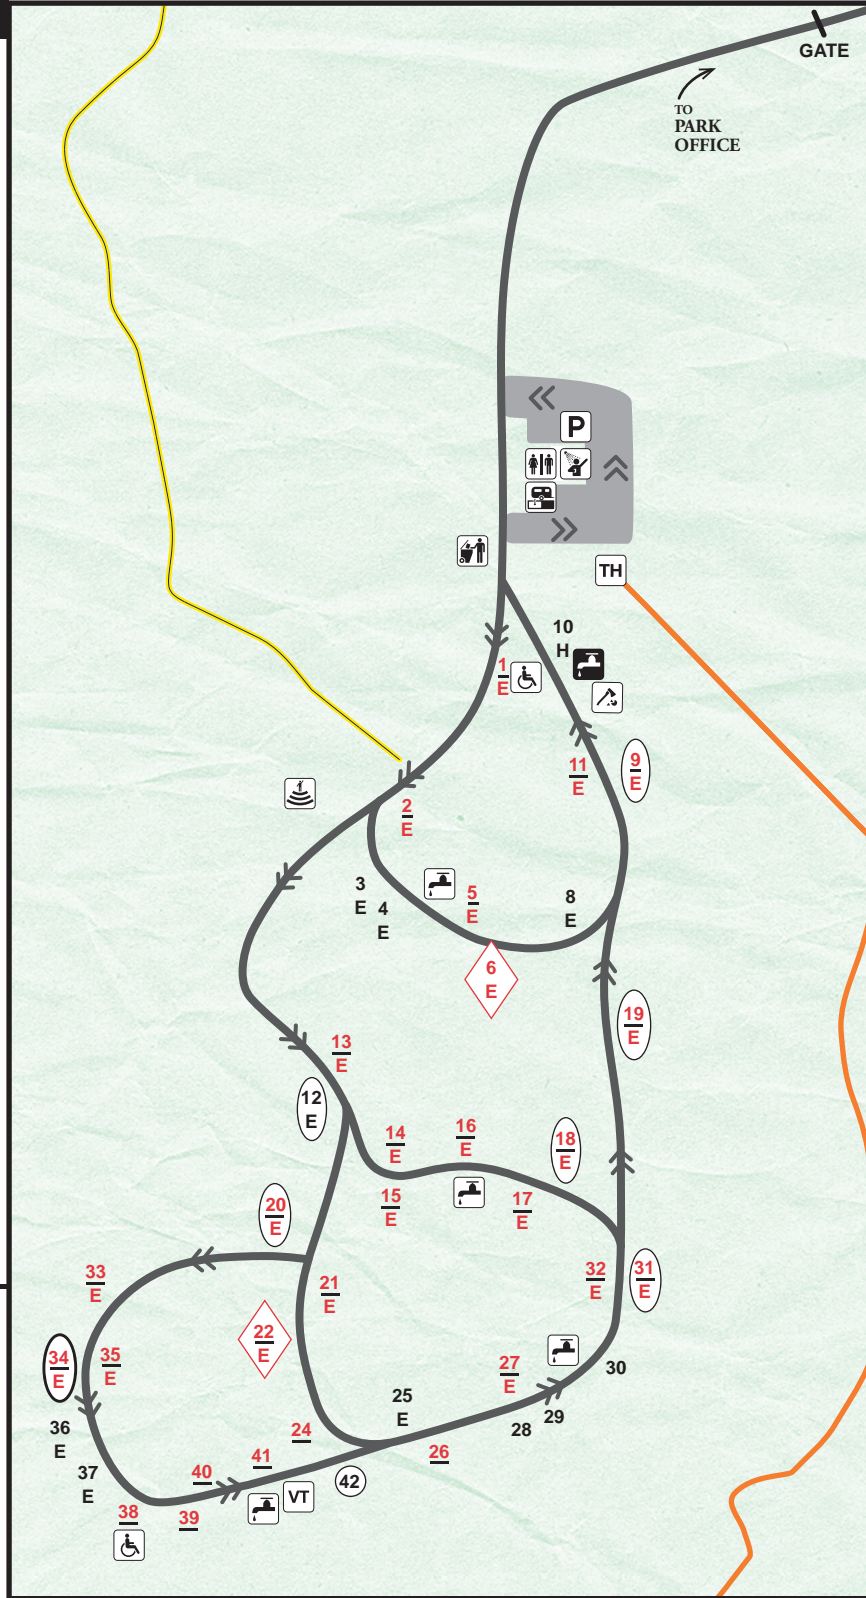

### LEGEND

- # reservable site
- # basic site
- E electric site
- # family site
- # pull-through site
- ♿ accessible
- H campground host
- 🚰 water
- ❄️ frost-free water
- 🚻 restroom
- 🚿 showerhouse
- 🚽 vault toilet
- 🗑️ dump station
- 🌳 woodlot
- ♻️ trash dumpster
- P parking
- 🎪 amphitheater
- ➡➡ direction of traffic
- TH trailhead
- 🚶🚲 Redbud Trail (hiking)
- 🌳 Tall Oaks Trail
- ♿ (hiking, bicycling)

*Campground closed  
from December  
through February*